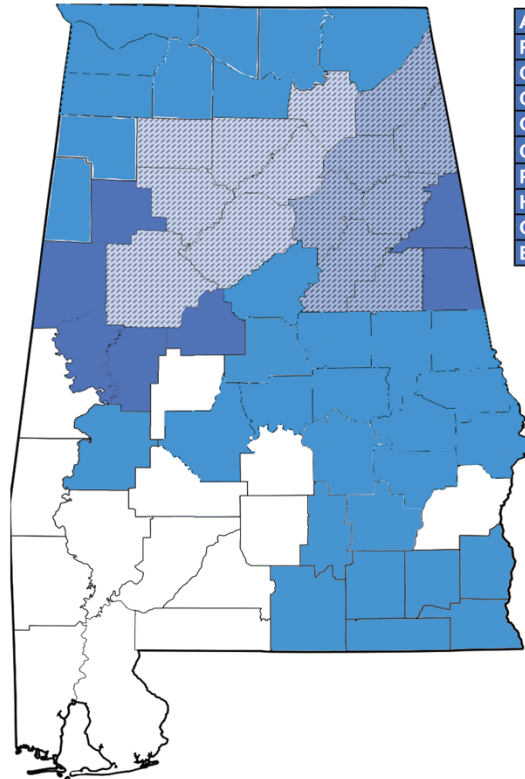

Coverage Map

Anniston, Jacksonville, Oxford, Saks	24
Piedmont	10
Cleburne County	10
Centre	10
Gaylesville	5
Collinsville	2
Pell City, Alpine, Riverside, Lincoln, Childersburg	224
Hokes Bluff and Southside	10
Gadsden, Rainbow City, Glencoe, Attalla	8
Birmingham Market (U-VERSE)	24

- Petry
- Piedmont
- Pike Road
- Pinckard
- Pinson
- Pleasant Grove
- Pisgah
- Powell
- Prattville
- Priceville
- Quinton
- Rainbow City
- Rainesville
- Riverchase
- Riverside
- Roanoke
- Rockford
- Rocky Ridge
- Rogersville
- Russellville
- **Russell Co.**
- Rutledge
- **Salem**
- Saks
- Samson
- Sayre
- Scottsboro
- **Seale**
- Section
- Selma
- Shannon
- Shorter
- Shorterville
- Sipsey
- Skipperville
- **Smiths Station**
- Smoke Rise
- Slocomb
- Somerville
- South Side
- Sulligent
- Sumiton
- Sycamore
- Talladega
- Tallassee
- Tarrant
- Titus
- Town Creek
- Townley
- Troy
- Troy University
- Trussville
- Tuscumbia
- Tuskegee
- Union Grove
- Union Springs
- Vernon
- Vestavia Hills
- Vincent
- Warrior
- Webb
- Weogufka
- West Jefferson
- Westover
- Wetumpka
- Wilsonville