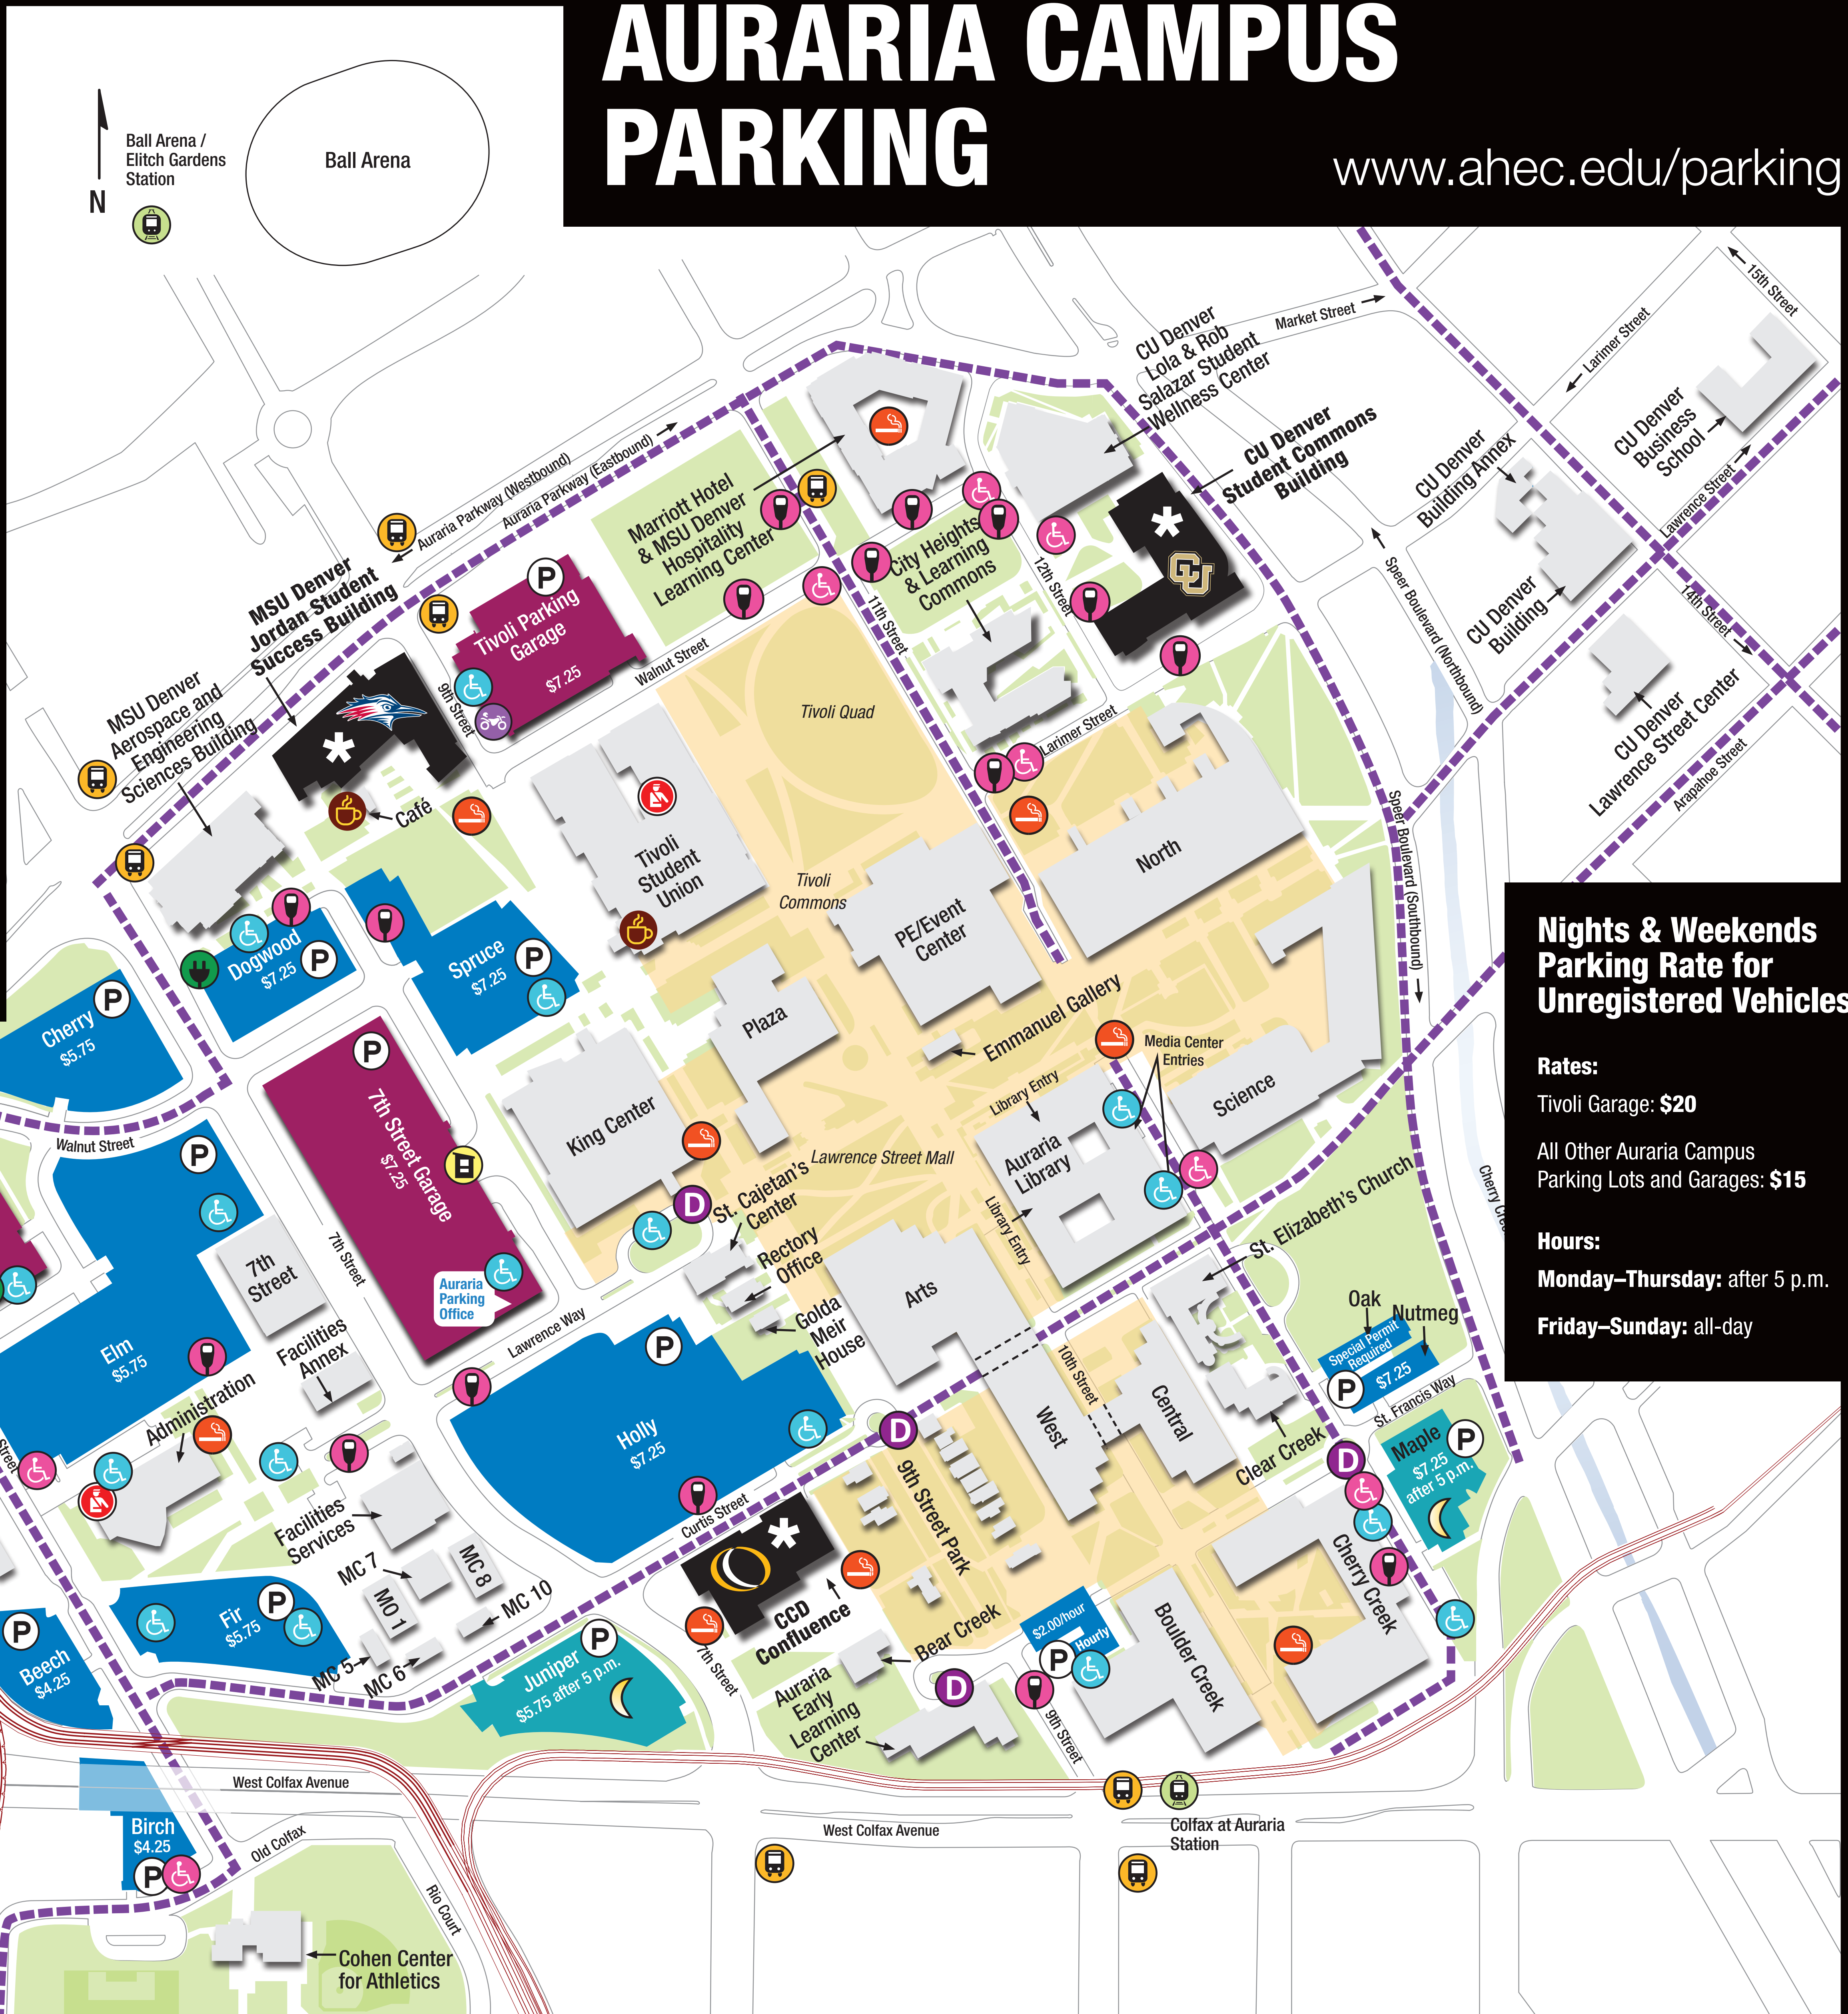

# AURARIA CAMPUS PARKING

[www.ahec.edu/parking](http://www.ahec.edu/parking)

-  Admissions Offices
-  Bus Stop
-  Light Rail Station
-  Bike Route
-  Bike Dismount
-  Parking Lots
-  Parking Garages
-  Parking for Persons with Disabilities
-  Parking Meters for Persons with Disabilities
-  Parking Meters
-  Drop-off Location
-  Auraria Campus Police Department
-  Smoking Zones
-  Motorcycle Parking
-  Attended Lot
-  Daily Fee Parking After 5 p.m.
-  Electric Car Charging Station

## Nights & Weekends Parking Rate for Unregistered Vehicles

- Rates:**  
 Tivoli Garage: **\$20**  
 All Other Auraria Campus Parking Lots and Garages: **\$15**
- Hours:**  
**Monday–Thursday:** after 5 p.m.  
**Friday–Sunday:** all-day