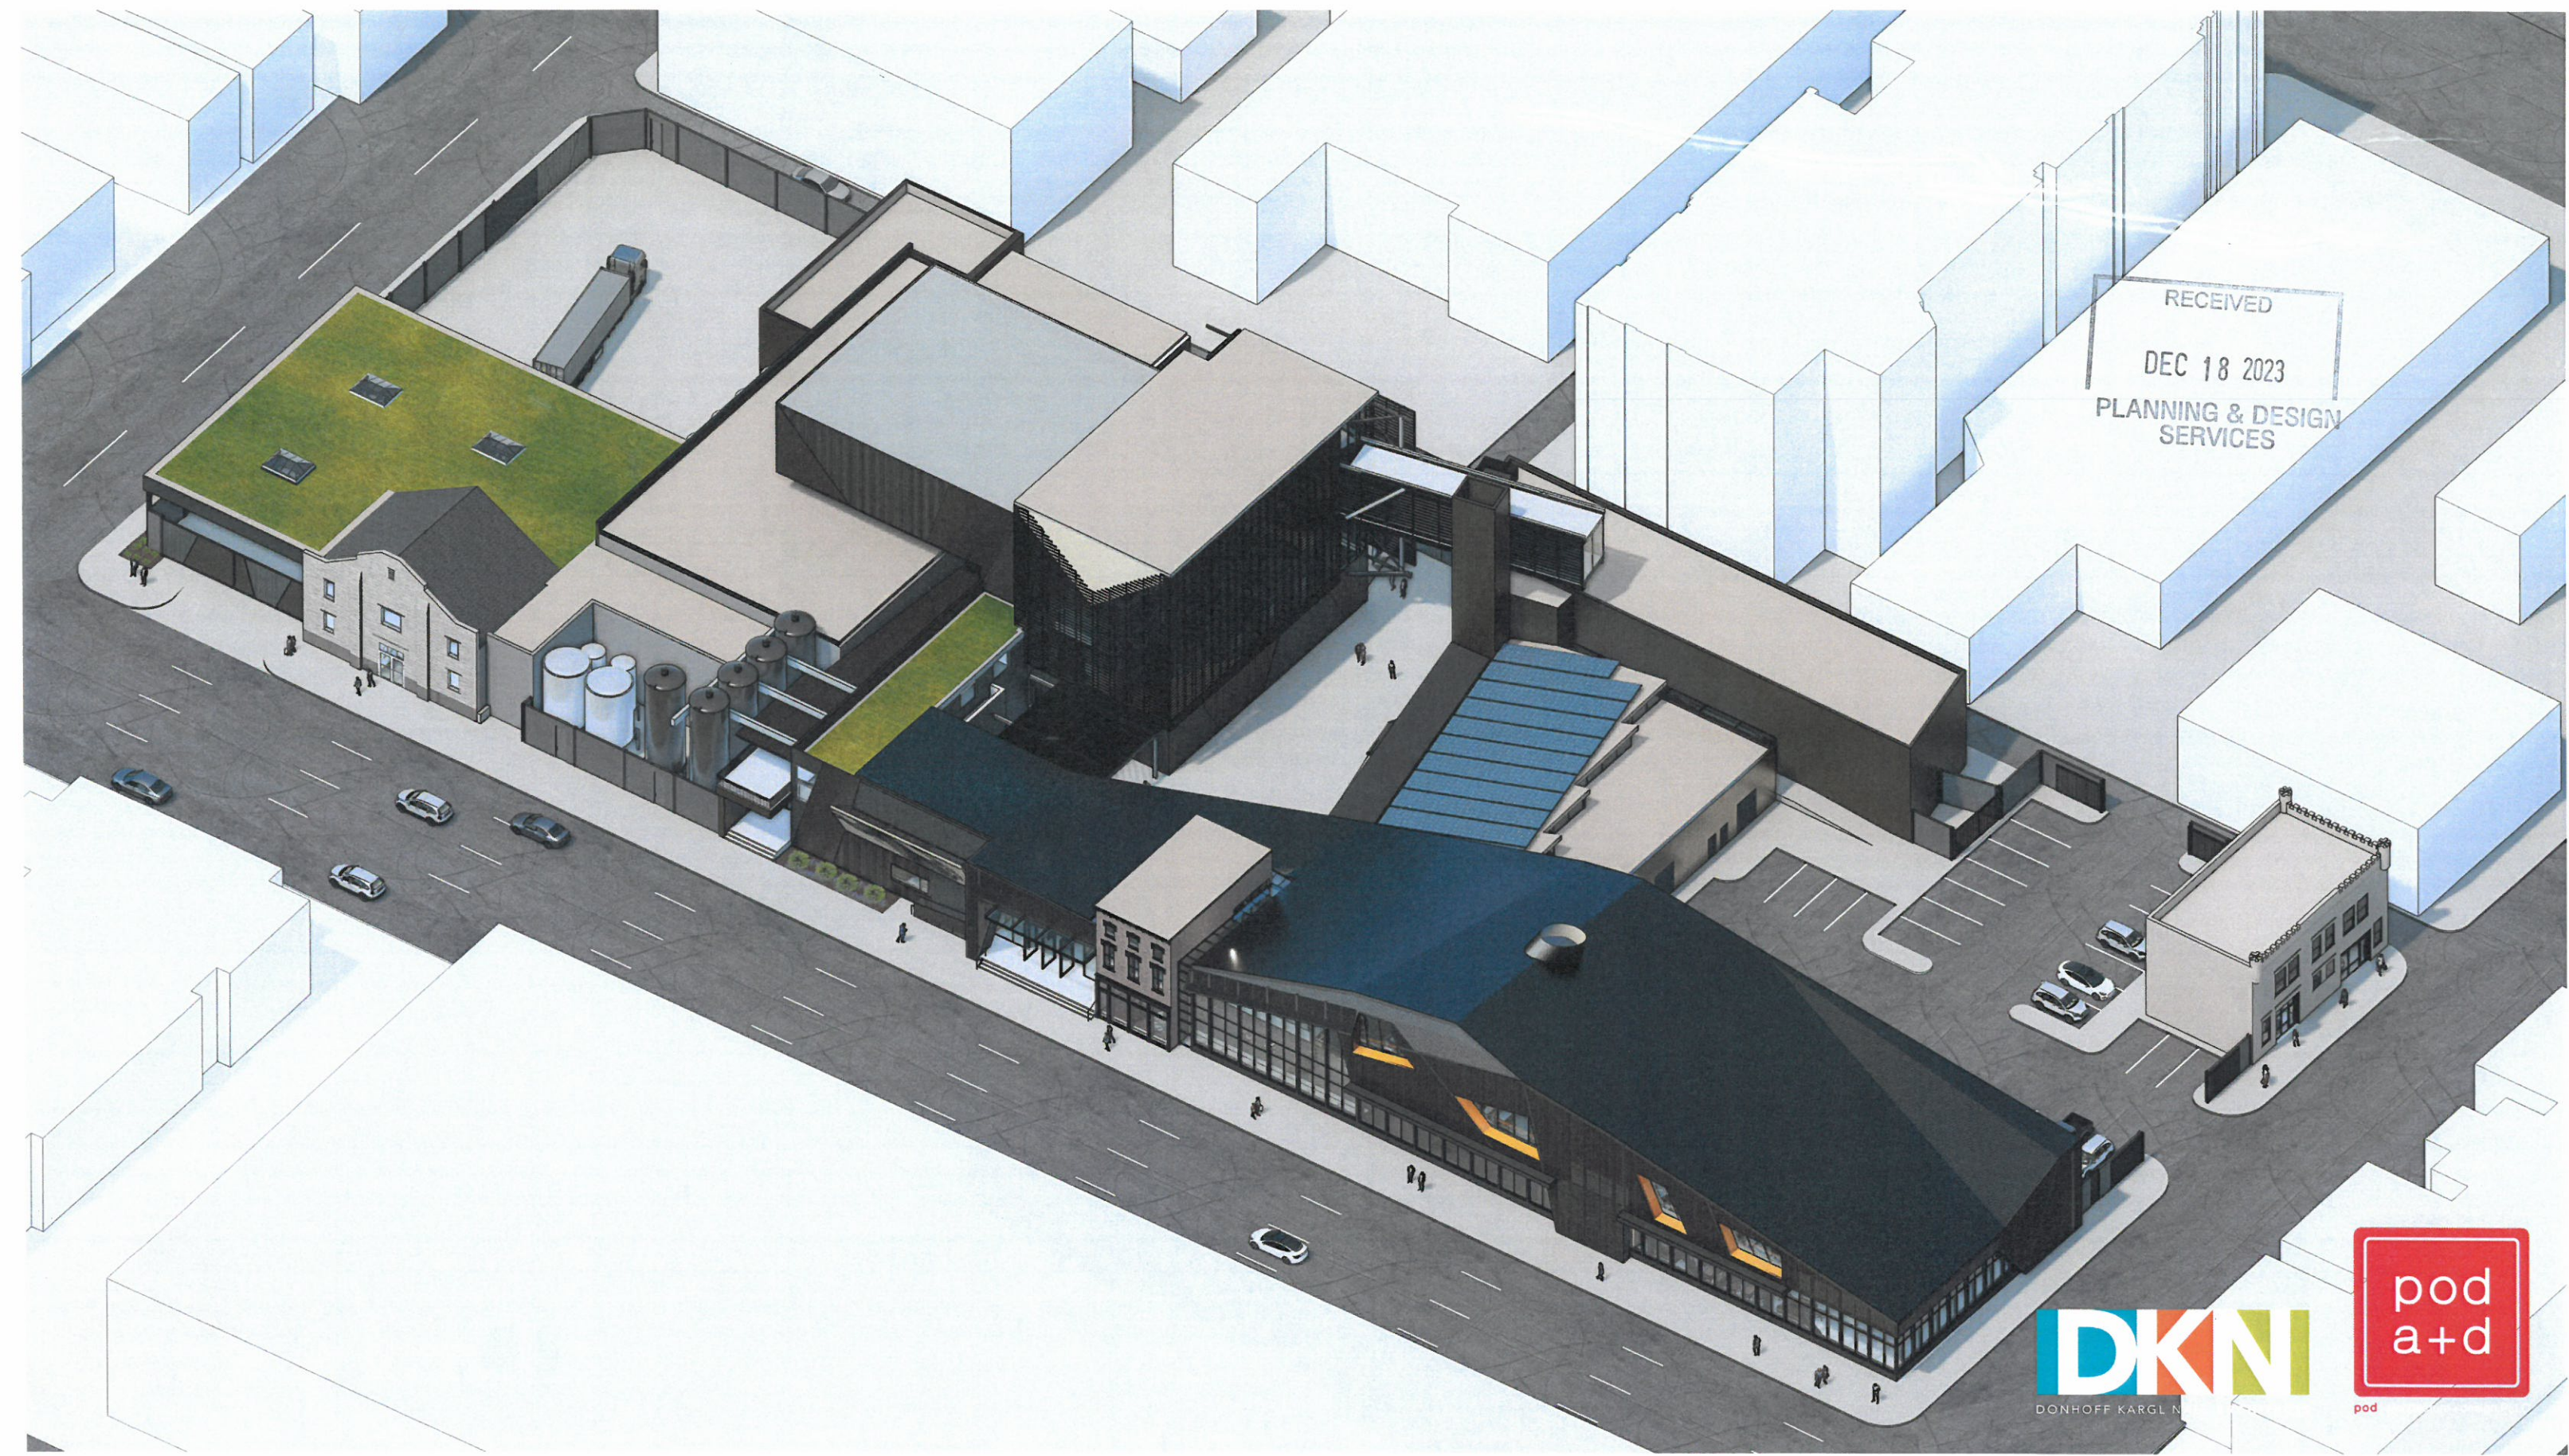

pod
a+d
pod | architecture + design, PLLC

23-OVERLAY-0080

RECEIVED
DEC 18 2023
PLANNING & DESIGN
SERVICES

DKN
DONHOFF KARGL NALL ARCHITECTS

pod
a+d
pod | architecture + design, PLLC

23-OVERLAY-0080

RECEIVED
DEC 18 2023
PLANNING & DESIGN
SERVICES

DKNI
DONHOFF KARGL N...

pod
a+d
pod

23-OVERLAY-0080

RECEIVED
DEC 18 2023
PLANNING & DESIGN
SERVICES

23-OVERLAY-0080

RECEIVED
DEC 18 2023
PLANNING & DESIGN
SERVICES

23-OVERLAY-0080

RECEIVED
DEC 18 2023
PLANNING & DESIGN
SERVICES