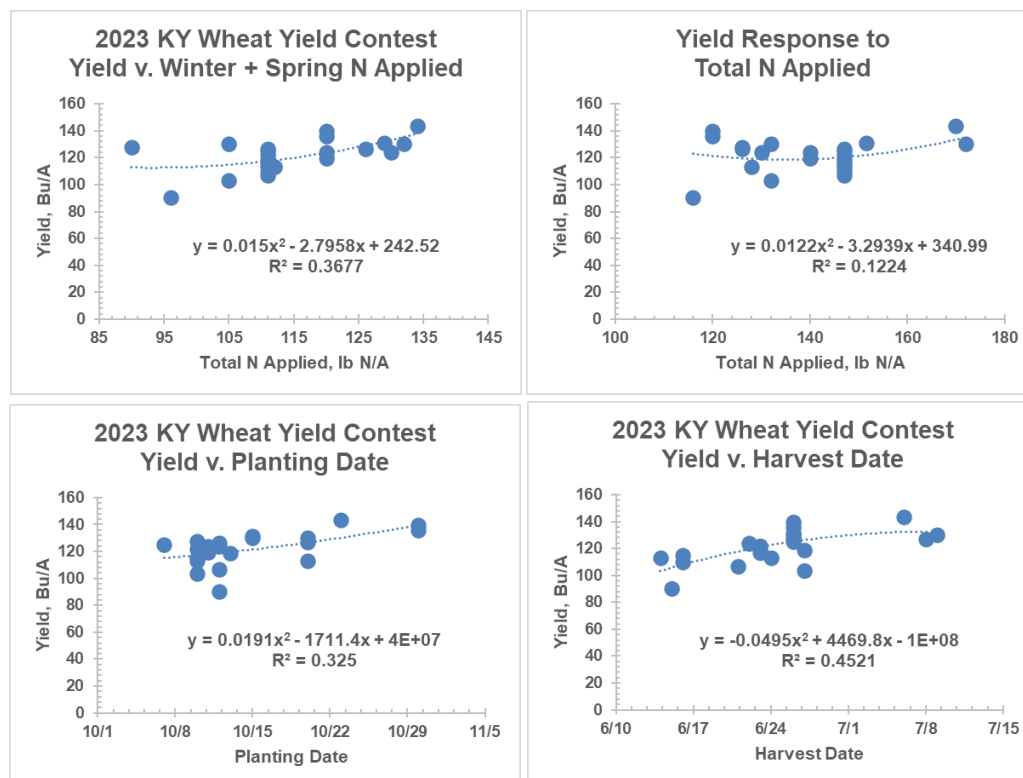

Manure

Chicken Litter, 2T/A (2)

Growth Regulators

Palisade (7) // Pinzola (9)

Pest Management

Anthem Flex + Sencor + Warrior fb Topguard + Quadris + Warrior fb Miravis Ace + Warrior Z //
Glyphosate fb Metribuzin + Zidua + Warrior fb Folicur + Warrior fb Miravis Ace + Warrior //
Harmony + Tombstone + Topguard fb Miravis Ace + Tombstone //
Anthem Flex + Sencor + Warrior fb Topguard + Quadris + Warrior fb Miravis Ace + Warrior //
Glyphosate fb Metribuzin + Zidua + Warrior fb Folicur + Warrior fb Miravis Ace + Warrior //
Harmony + Tombstone + Topguard fb Miravis Ace + Tombstone // Harmony Extra + 2,4-D //
Harmony Extra + Quelex + Tombstone + Topguard fb Authority Edge + Roundup + Miravis Ace fb Delaro //
Harmony Extra fb Miravis Ace // Quelex + Miravis Ace + Warrior // Quelex + Topguard fb Miravis Ace (3) //
Quelex, 2,4-D, Zidua fb Topguard fb Miravis Ace // Treaty Extra + Topguard + Lamda fb Miravis Ace + Lamda (9) //
Zidua + Glory + Lambcap fb Trivapro + Miravis Ace + Lambcap // Zidua fb Quelex + Lambcap fb Miravis Ace + Lambcap

[†] Some farmers reported seed rate in million seeds per acre. Others reported pounds of seed per acre.

[‡] Total N includes nitrogen applied in the fall, in February, and in March.

^α No. between parenthesis ( ) indicates no. of entries reporting that variety, fertilizer, growth regulator or pest management practice.

^β Two forward slashes // separates entries.